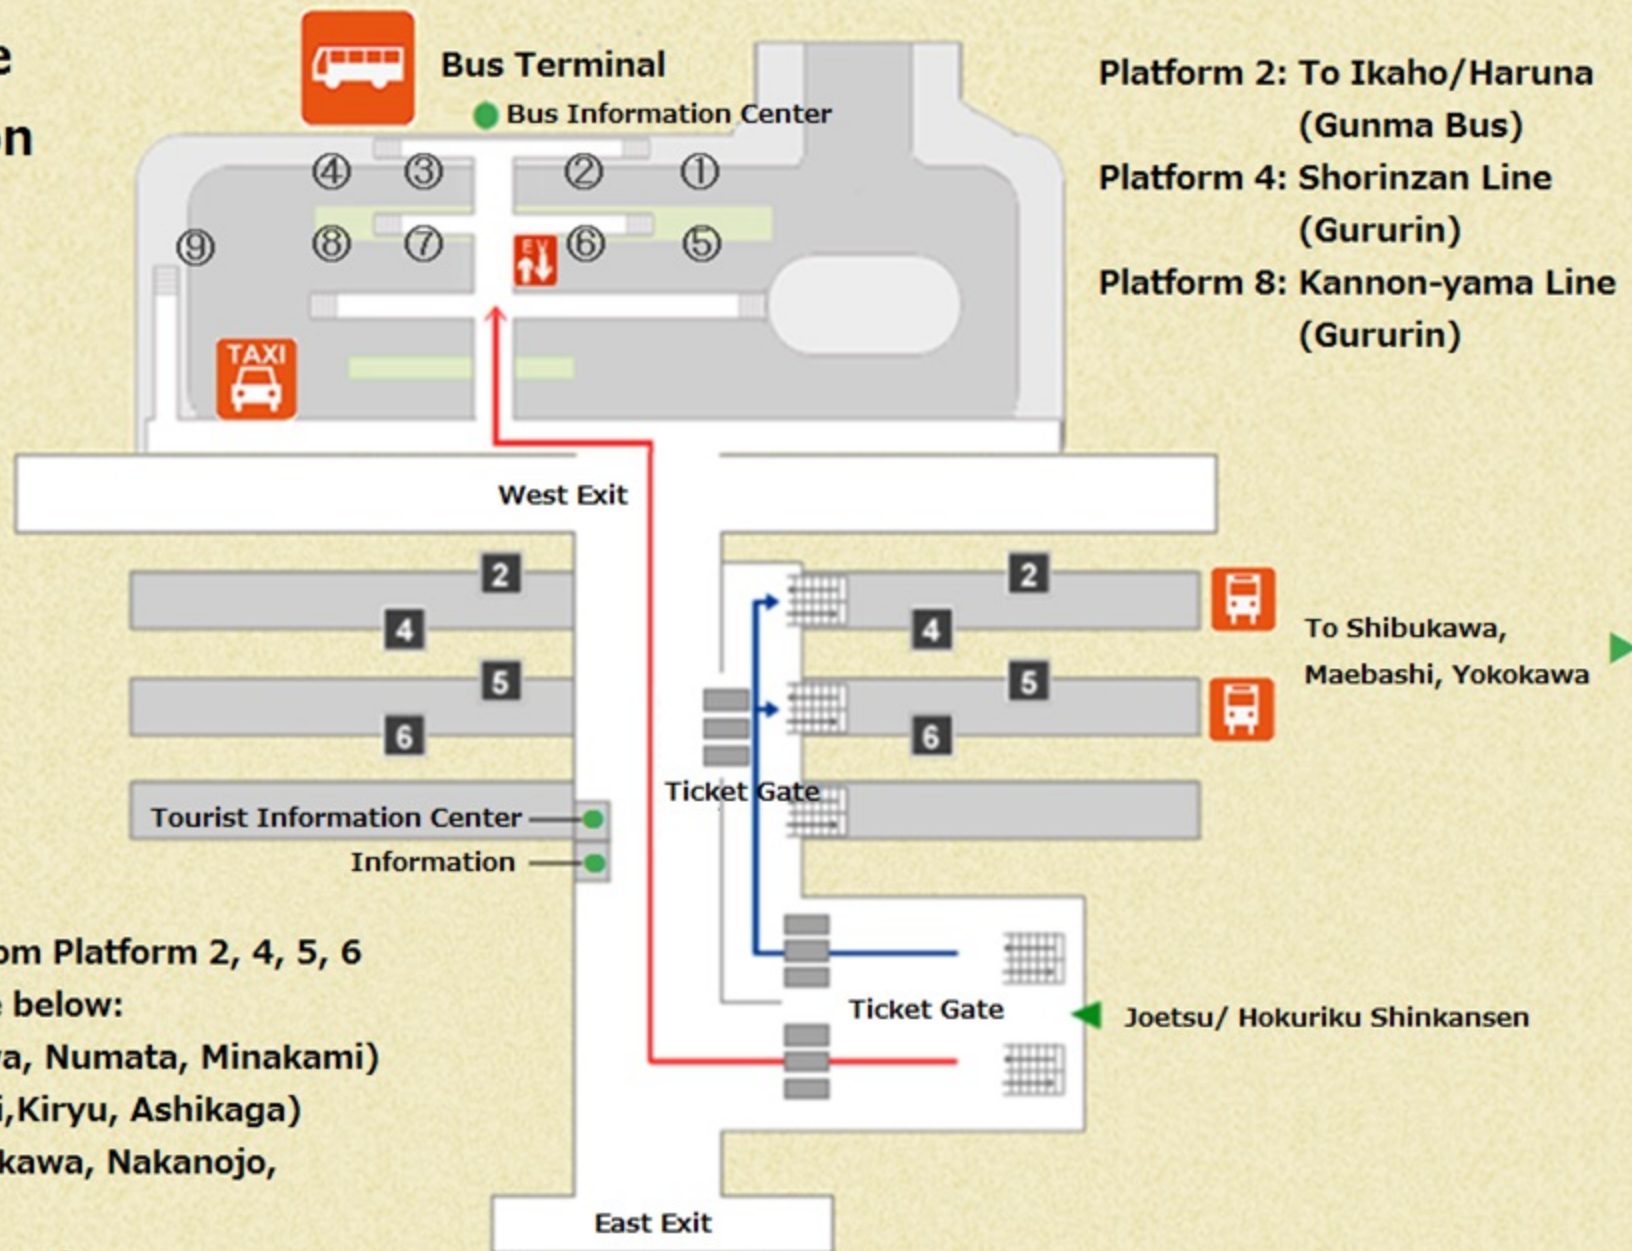

Transfer Guidance of Takasaki Station

Please get on the train from Platform 2, 4, 5, 6 which connect to the line below:
 Joetsu Line (To Shibukawa, Numata, Minakami)
 Ryomo Line (To Maebashi, Kiryu, Ashikaga)
 Agatsuma Line (To Shibukawa, Nakanajo, Manza-Kazawaguchi)
 Shin-etsu Line (To Yokokawa)