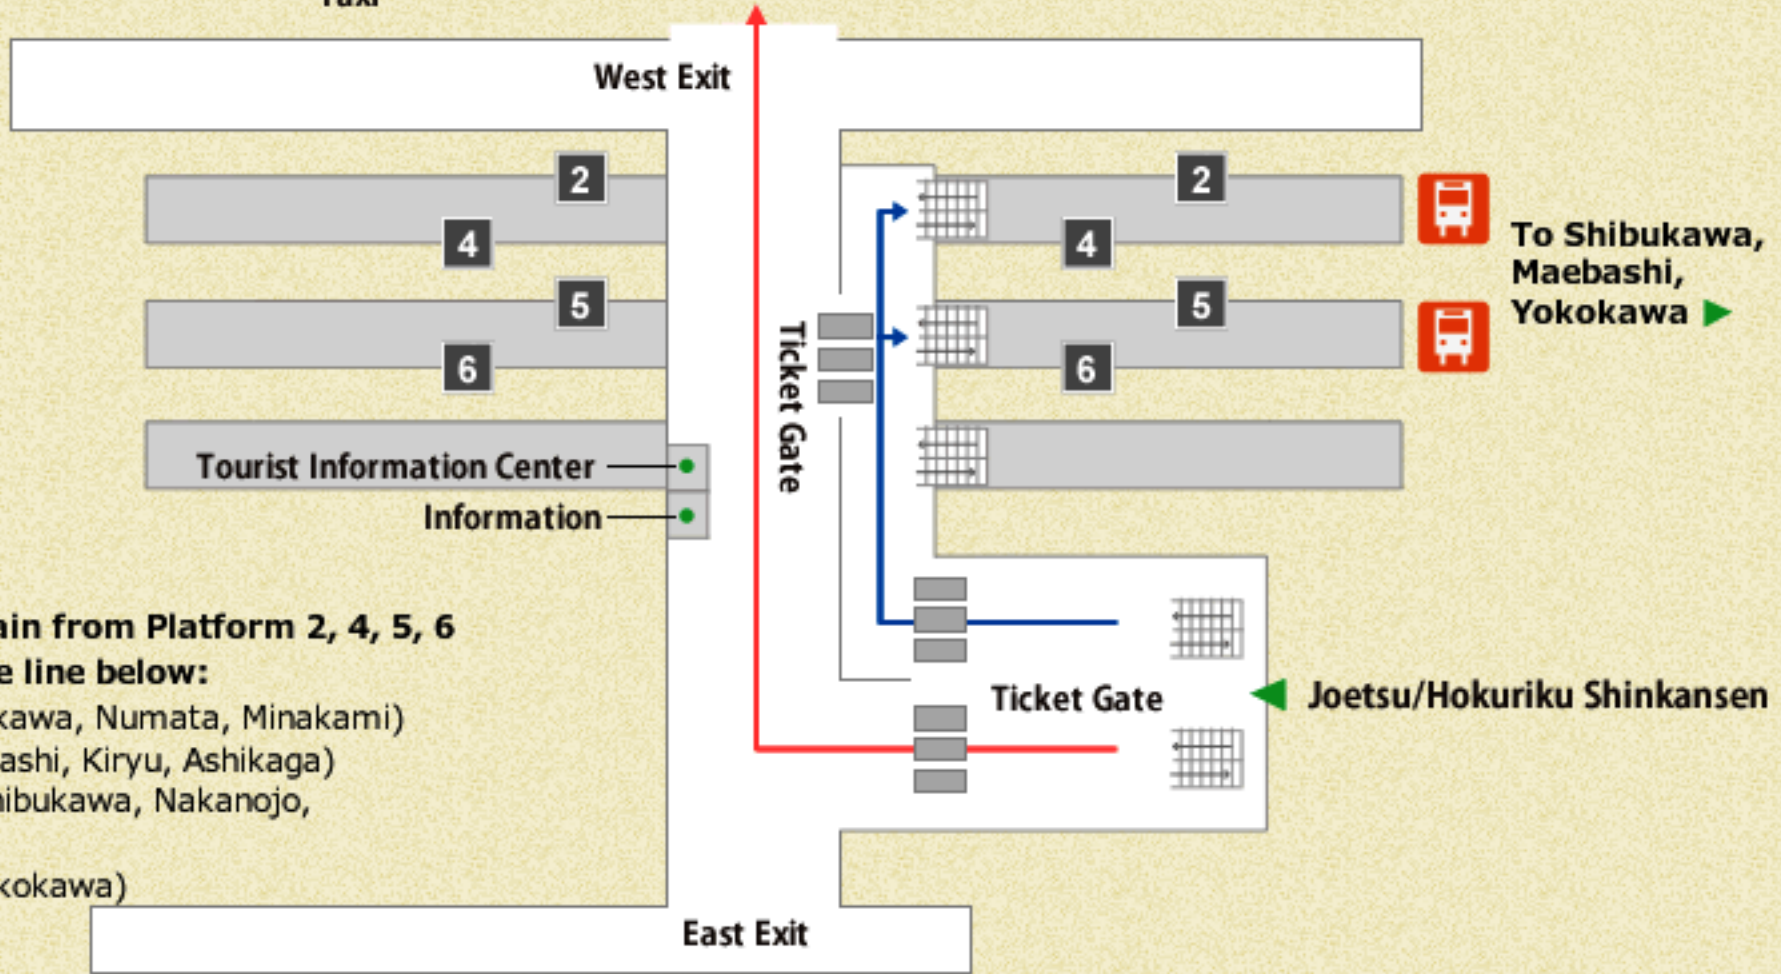

Transfer Guidance of Takasaki Station

Gunma Bus
 Bound for Ikaho Onsen, Bus Stop 2

For those who go to Ikaho, please get on the bus from Bus Stop 2 on the west exit of Takasaki Station.

Please get on the train from Platform 2, 4, 5, 6 which connect to the line below:

- Joetsu Line (To Shibukawa, Numata, Minakami)
- Ryomo Line (To Maebashi, Kiryu, Ashikaga)
- Agatsuma Line (To Shibukawa, Nakanojo, Manza-kazawaguchi)
- Shin-Etsu Line (To Yokokawa)

*For detail, please refer to the display of the premise or ask the station staff.