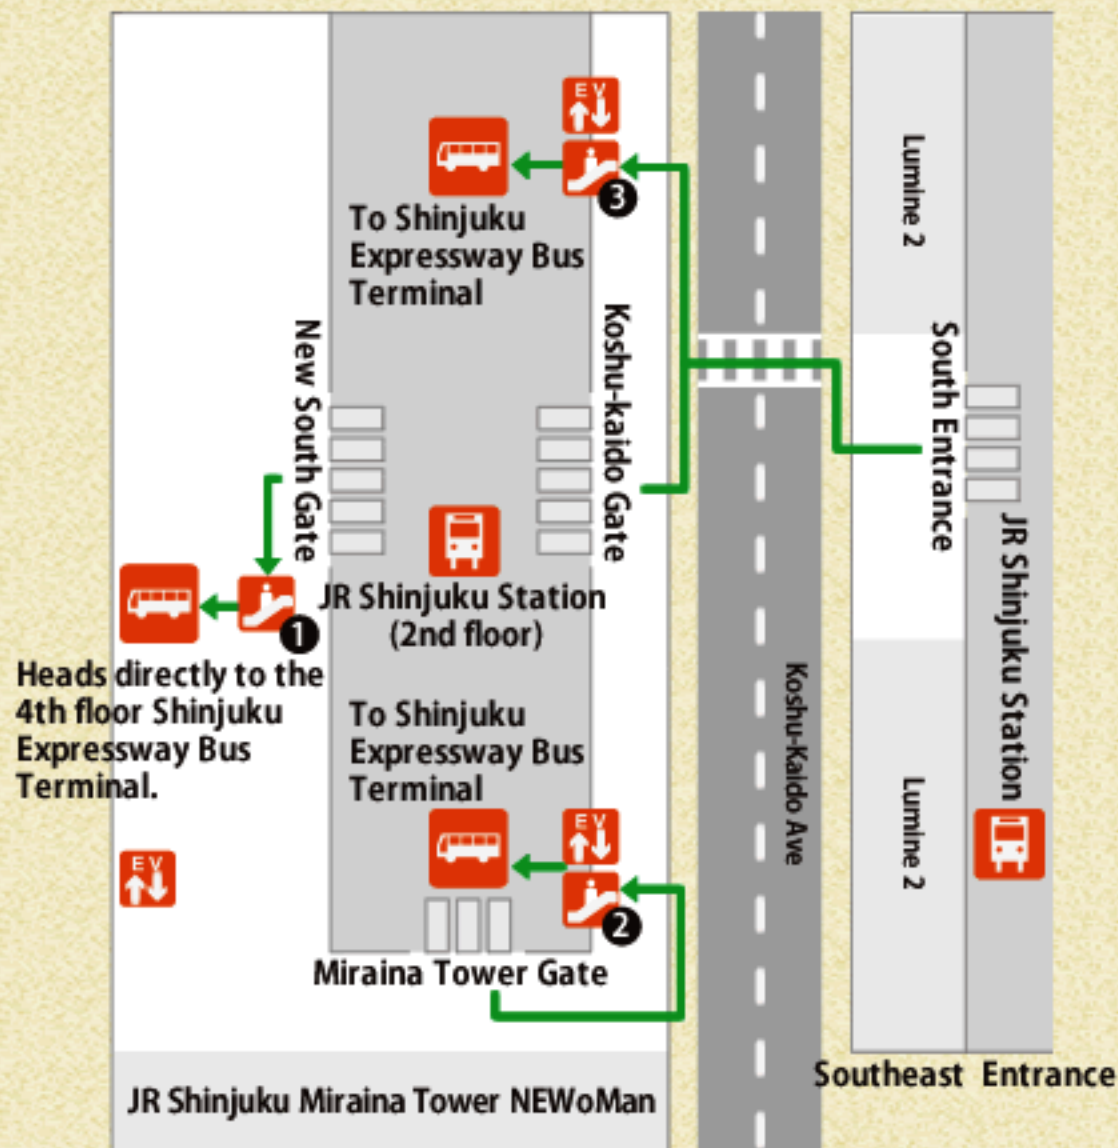

Shinjuku Expressway Bus Terminal

■ How to get to the Shinjuku Expressway Bus Terminal

Get on at the 4th floor of the Shinjuku Expressway Bus Terminal.

■ Shinjuku Expressway Bus Terminal 4th floor

Take the Jyosyu Yumeguri Go to get to Ikaho Onsen or Kusatsu Onsen.

<http://time.jrbuskanto.co.jp.e.wn.hp.transer.com/bk040450.html>

Please confirm your bus departure location on the electronic signboard.

***Ask at the Information Counter for further details.**