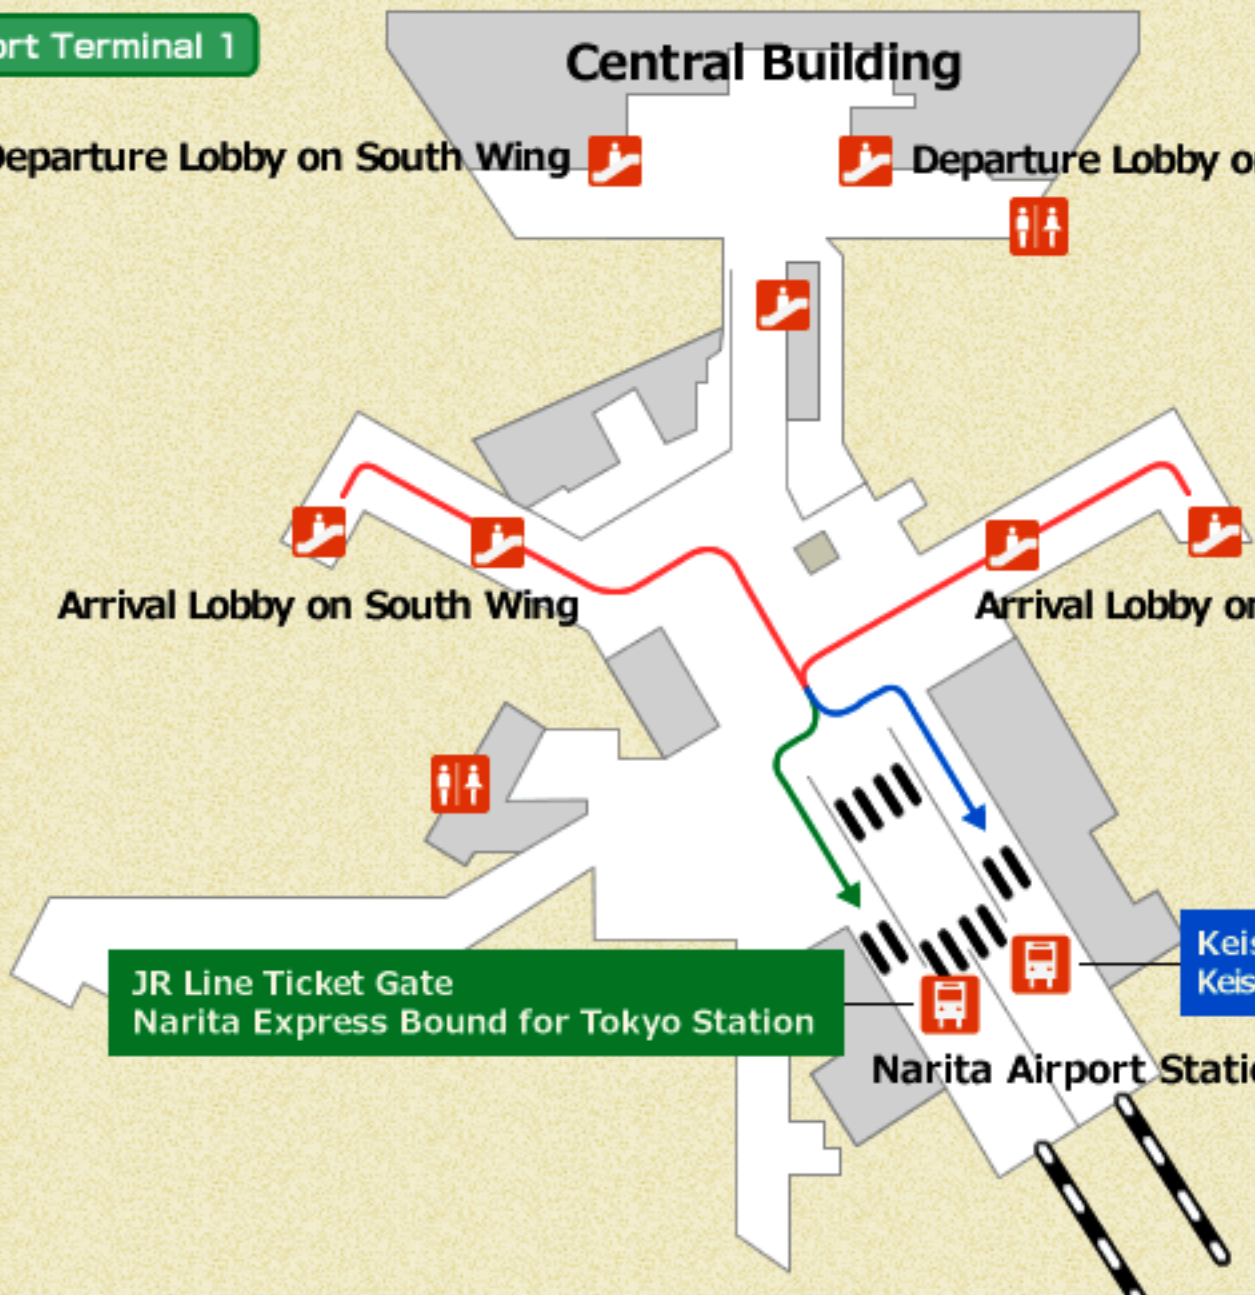

B 1 F

Central Building

Departure Lobby on South Wing

Departure Lobby on North Wing

Arrival Lobby on South Wing

Arrival Lobby on North Wing

JR Line Ticket Gate
Narita Express Bound for Tokyo Station

Keisei Line Ticket Gate
Keisei Skyliner Bound for Keisei Ueno Station

Narita Airport Station

B 1 F

Central Building

International Lobby
International Lobby
International Lobby

JR Line Ticket Gate
Narita Express Bound for Tokyo Station

Keisei Line Ticket Gate
Keisei Skyliner Bound for Keisei Ueno Station

Narita Airport
Terminal 2 Station