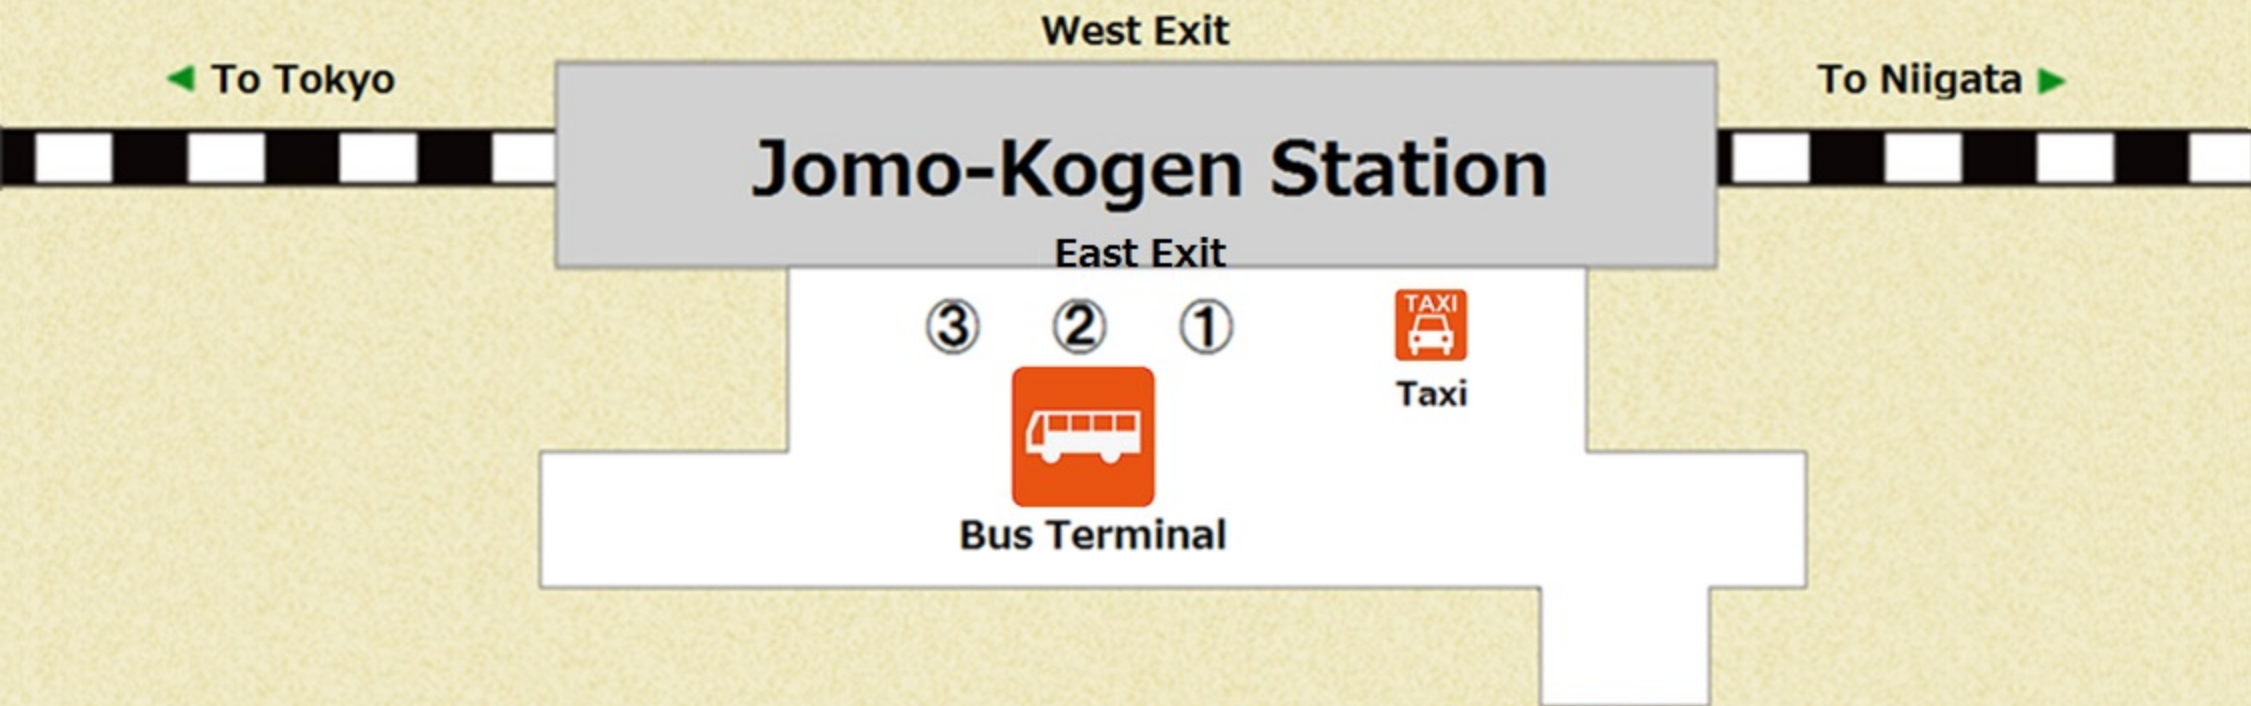

Map of buses from Jomo-Kogen Station

Platform 1: To Minakami Station/Takaragawa Onsen

Platform 2: To Numata Station/Oigami Onsen/Oshimizu(Oze)

Platform 3: To Sarugakyo