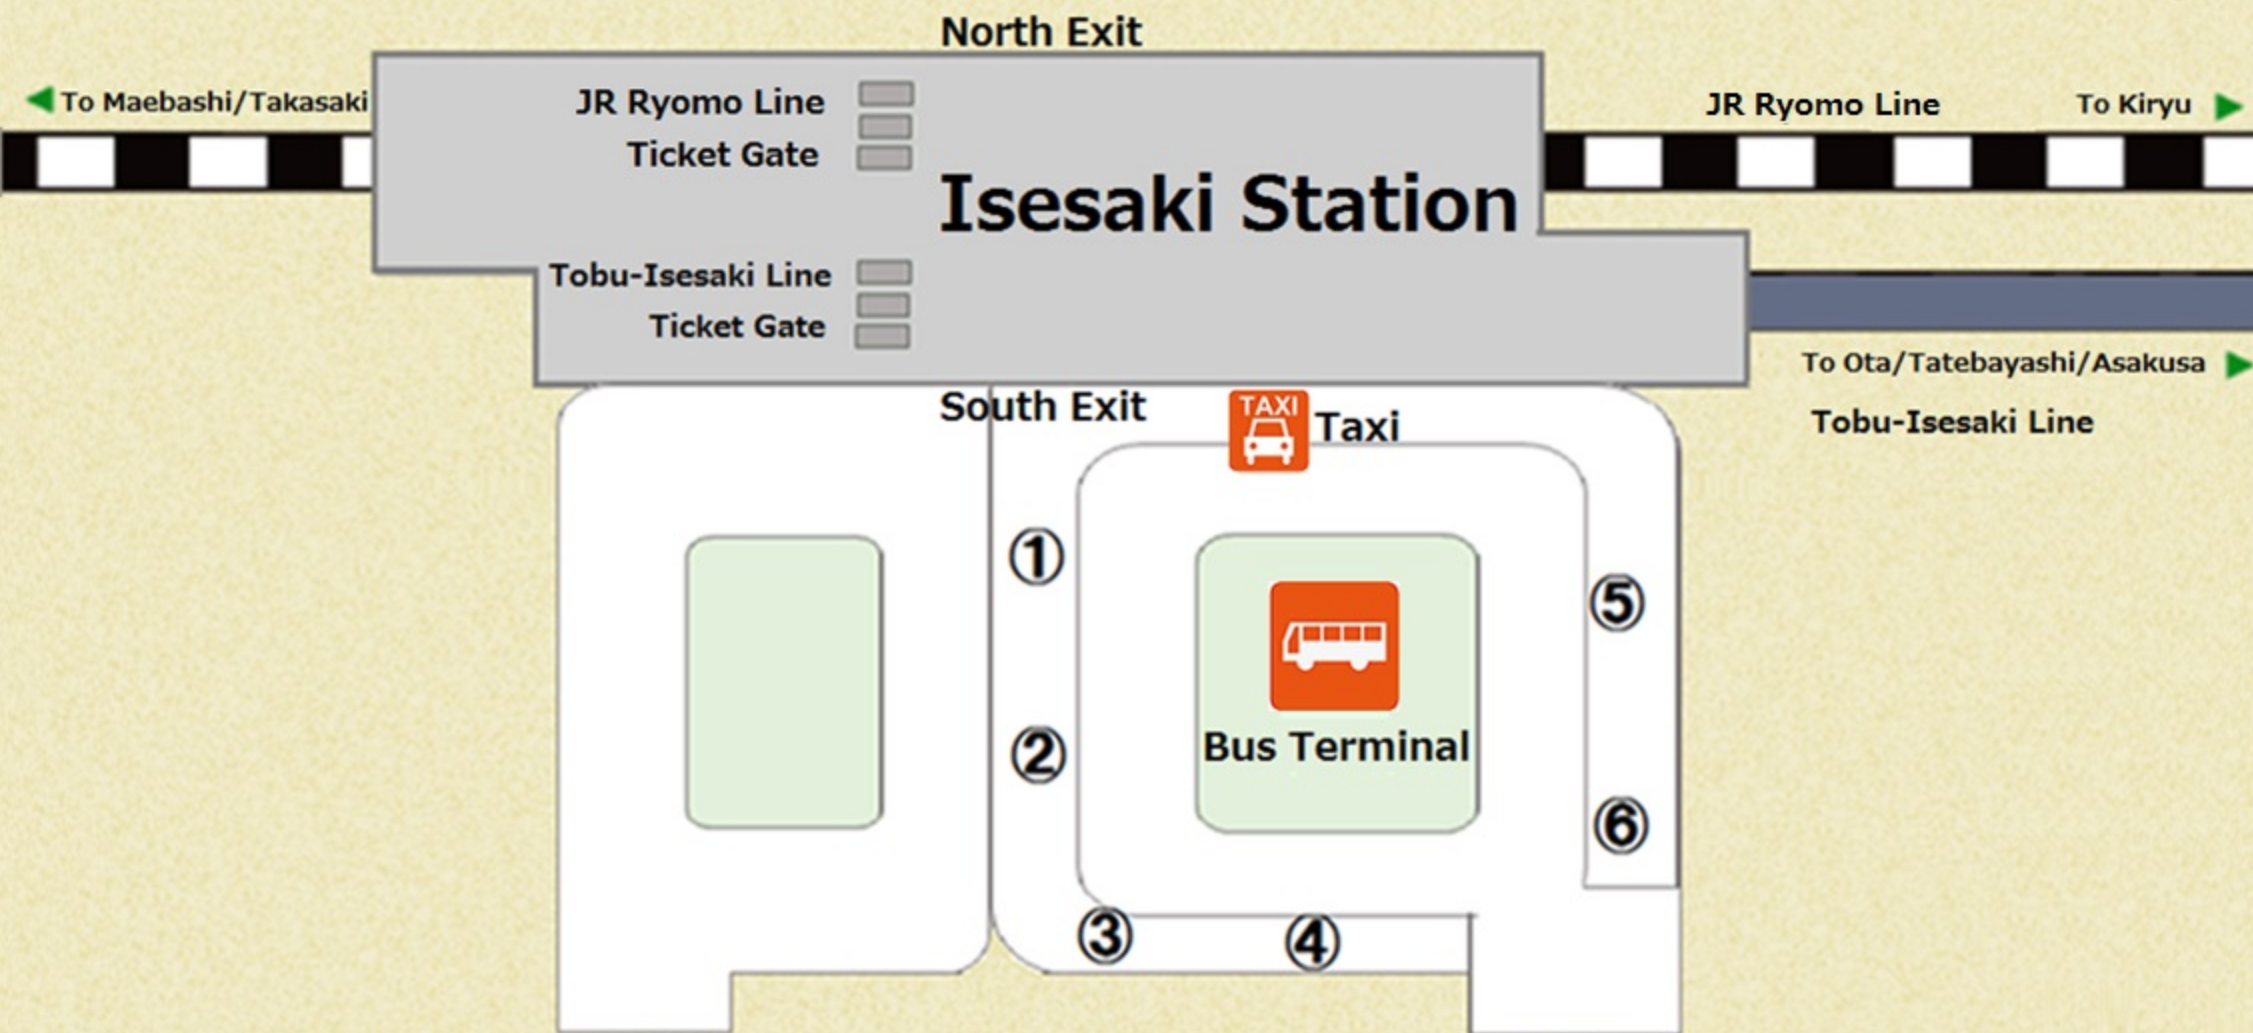

Map of buses from Isesaki Station

The Isesaki Community Bus Aozora leaves from platform 5.